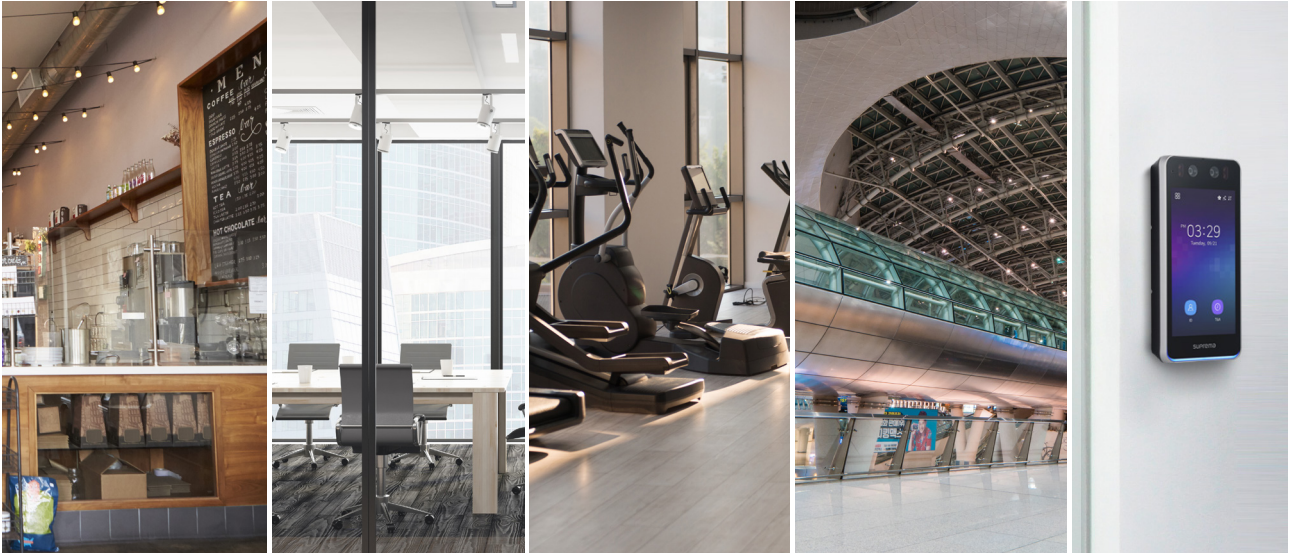

BioStation 3

The New Door Access Experience

Overview

BioStation 3 sets a new standard in access control, providing a new door access experience that enables improved security across all doors, for organizations of all sizes. This terminal is smaller than previous model, yet it has the largest variety of features.

Facial Recognition

Mobile Access

QR and Barcode

RFID Card

Perfect for Any Door, Any Business

BioStation 3 is easy to install and scale in any environment, from small offices to massive enterprise buildings. It features a 47% size reduction compared to Suprema's previous bestselling facial recognition terminal, FaceStation F2.

- Slim and compact design
- Less wiring and quick installation through Wi-Fi and POE+ support
- Simple to add on new features via custom USB host connecting to SIM Slot, RS232, etc.
- Suitable for indoor and outdoor environments — the terminal is rated IP65 and IK06*

*Refer to the installation guide for details

Fast and Smart AI Optimized for Facial Recognition Access

Suprema took its facial recognition technology to the next level. BioStation 3 is a high-tech edge device that can run AI algorithm locally. It uses an NPU, or Neural Processing Unit, to maximize the performance of its AI engine. Combined with Suprema's domain knowledge and experience as a two-decade access control leader, BioStation 3's NPU-optimized AI algorithm offers the highest standards in facial recognition accuracy and speed.