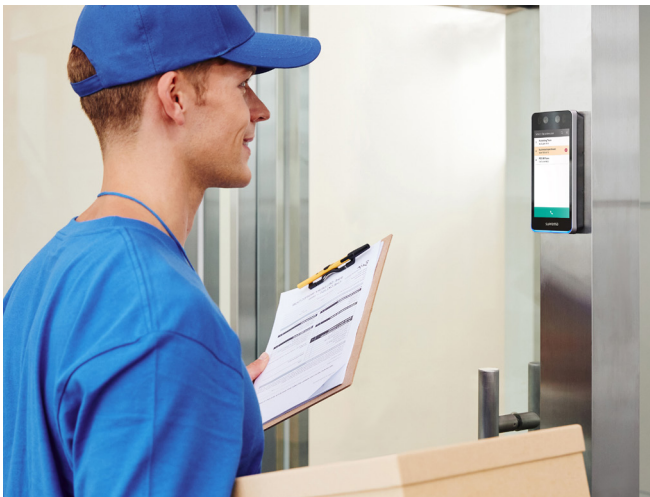

*Available by the first half of 2023

What is 'Face Template on Mobile'?

– Own Your Own Data

Suprema's exclusive authentication method 'Face Template on Mobile' lets users enroll into an access control system and store their face profile directly on their own mobile devices. This gives the users complete control over their own ID and their privacy. Users' biometric data is not stored in company databases.

Easy Communication Across All Access Points

BioStation 3 enables integrated management over an entire access control system.

- Communicate seamlessly with all doors via VoIP Intercom
- Enable video monitoring via RTSP(Real Time Streaming Protocol)